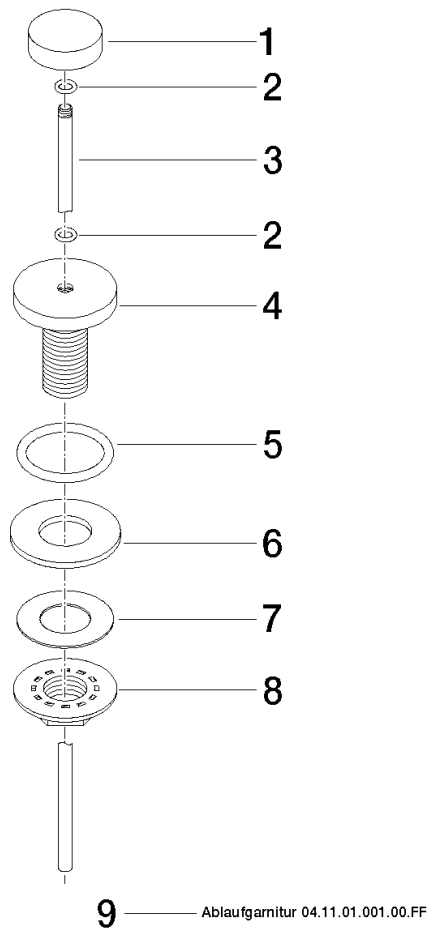

Basin Waste with knob for deck mounting 1 1/4" - Brushed Dark Platinum

IMO

10 200 970

Fits: IMO, LULU, MADISON, MEM, TARA,
CL.1, LISSÉ, VAIA, META, CYO

	Brushed Dark Platinum	10 200 970-99
	Chrome	10 200 970-00
	Brushed Platinum	10 200 970-06
	Platinum	10 200 970-08
	Durabross (23kt Gold)	10 200 970-09
	Dark Chrome	10 200 970-19
	Light Gold	10 200 970-26
	Brushed Light Gold	10 200 970-27
	Brushed Durabross (23kt Gold)	10 200 970-28
	Matte Black	10 200 970-33
	Brushed Bronze	10 200 970-42
	Brushed Champagne (22kt Gold)	10 200 970-46
	Champagne (22kt Gold)	10 200 970-47
	Brushed Chrome	10 200 970-93

Basin Waste with knob for deck mounting 1 1/4" - Brushed Dark Platinum

IMO

10 200 970

Only suitable for basins with an overflow.

10 200 970

10 200 970

Parts for other finishes can be found here: [Chrome](#)

Spare parts list

No.	Item Number	Name	Quantity used	Delivery time
1	09 21 33 001-99	handle	1	30
2	09 14 10 007 90	seal	2	2
3	09 31 09 004-99	pull-rod	1	30
4	09 18 40 022-99	sleeve	1	30
5	09 14 10 095 90	seal	1	2
6	09 14 05 012 90	seal	1	2
7	09 14 40 001 90	seal	1	60
8	09 23 10 010 90	nut	1	2
9	90 11 01 001 00-99	pop-up waste	1	30