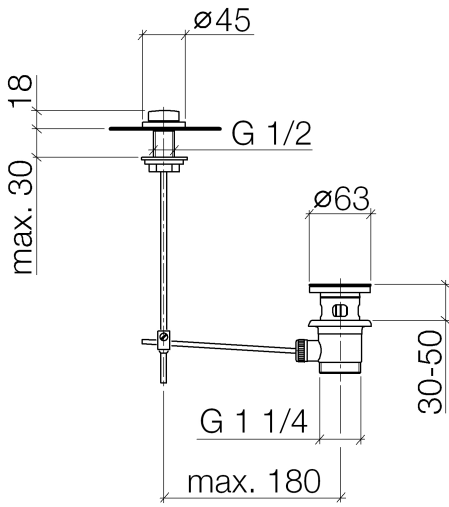

Basin Waste with knob for deck mounting 1 1/4" - Brushed Dark Platinum

IMO

10 200 970

Fits: IMO, LULU, MADISON, MEM, TARA,
CL.1, LISSÉ, VAIA, META, CYO

	Brushed Dark Platinum	10 200 970-99
	Chrome	10 200 970-00
	Brushed Platinum	10 200 970-06
	Platinum	10 200 970-08
	Durabross (23kt Gold)	10 200 970-09
	Dark Chrome	10 200 970-19
	Light Gold	10 200 970-26
	Brushed Light Gold	10 200 970-27
	Brushed Durabross (23kt Gold)	10 200 970-28
	Matte Black	10 200 970-33
	Brushed Bronze	10 200 970-42
	Brushed Champagne (22kt Gold)	10 200 970-46
	Champagne (22kt Gold)	10 200 970-47
	Brushed Chrome	10 200 970-93

Basin Waste with knob for deck mounting 1 1/4" - Brushed Dark Platinum

IMO

10 200 970

Only suitable for basins with an overflow.

10 200 970

10 200 970

Parts for other finishes can be found here: [Chrome](#)

Spare parts list

No.	Item Number	Name	Quantity used	Delivery time
1	09 21 33 001-99	handle	1	30
2	09 14 10 007 90	seal	2	2
3	09 31 09 004-99	pull-rod	1	30
4	09 18 40 022-99	sleeve	1	30
5	09 14 10 095 90	seal	1	2
6	09 14 05 012 90	seal	1	2
7	09 14 40 001 90	seal	1	60
8	09 23 10 010 90	nut	1	2
9	90 11 01 001 00-99	pop-up waste	1	30